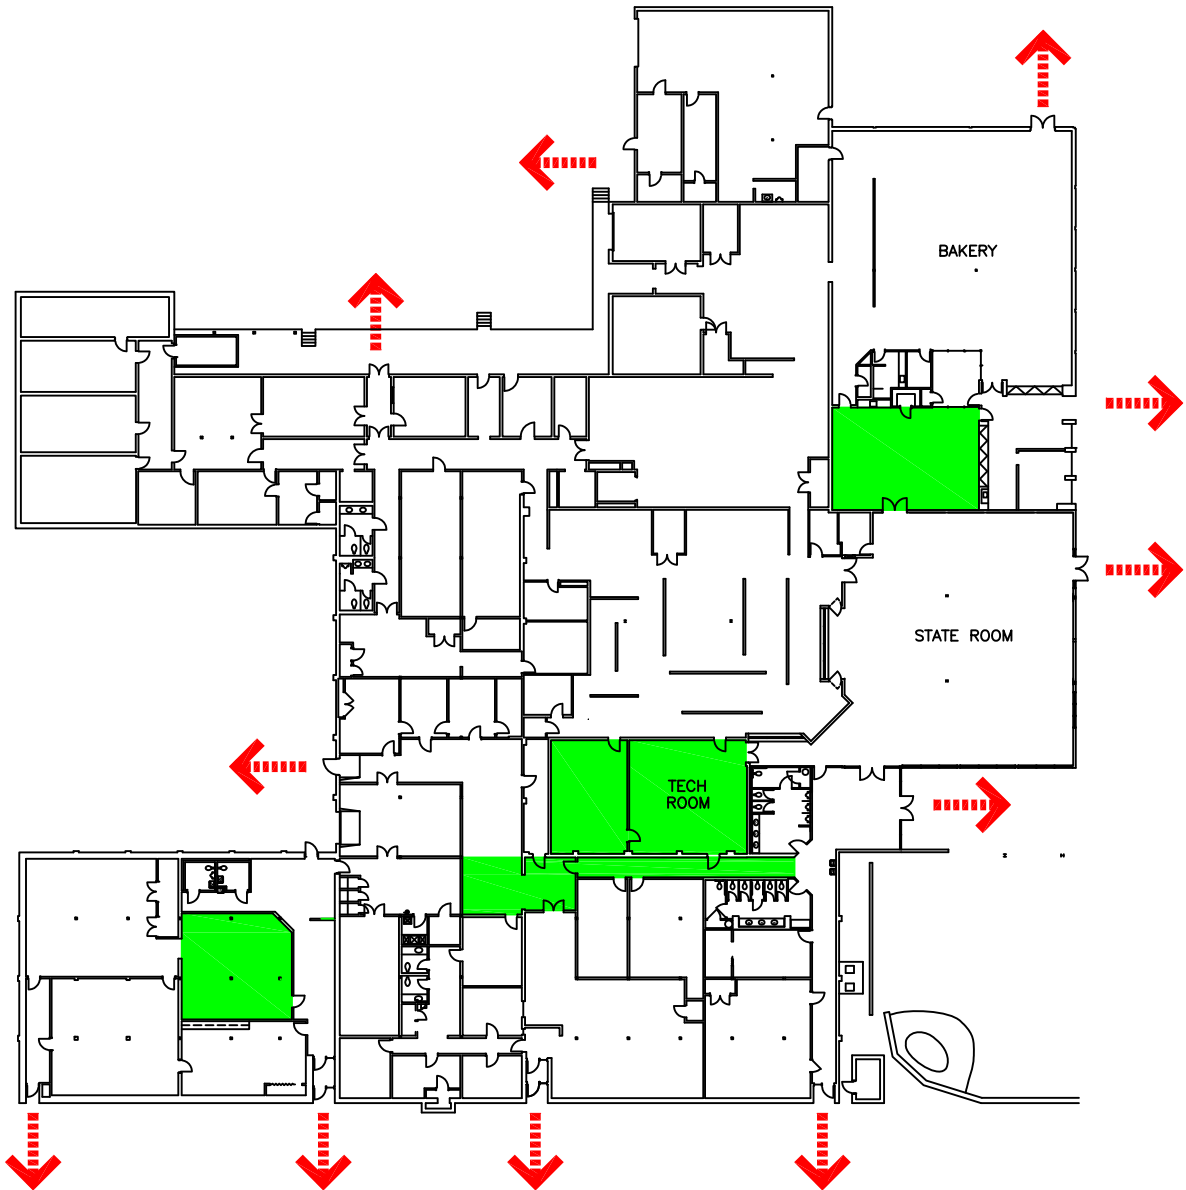

IN CASE OF FIRE

LEAVE BUILDING THROUGH
THE NEAREST EXIT AND REMAIN A
SAFE DISTANCE AWAY
UNTIL ALL IS CLEAR

IN CASE OF HIGH WIND

MOVE TO THE LOWEST LEVEL
OF THE BUILDING AND REMAIN IN AN
INNER SPACE WITHOUT WINDOWS
UNTIL ALL IS CLEAR